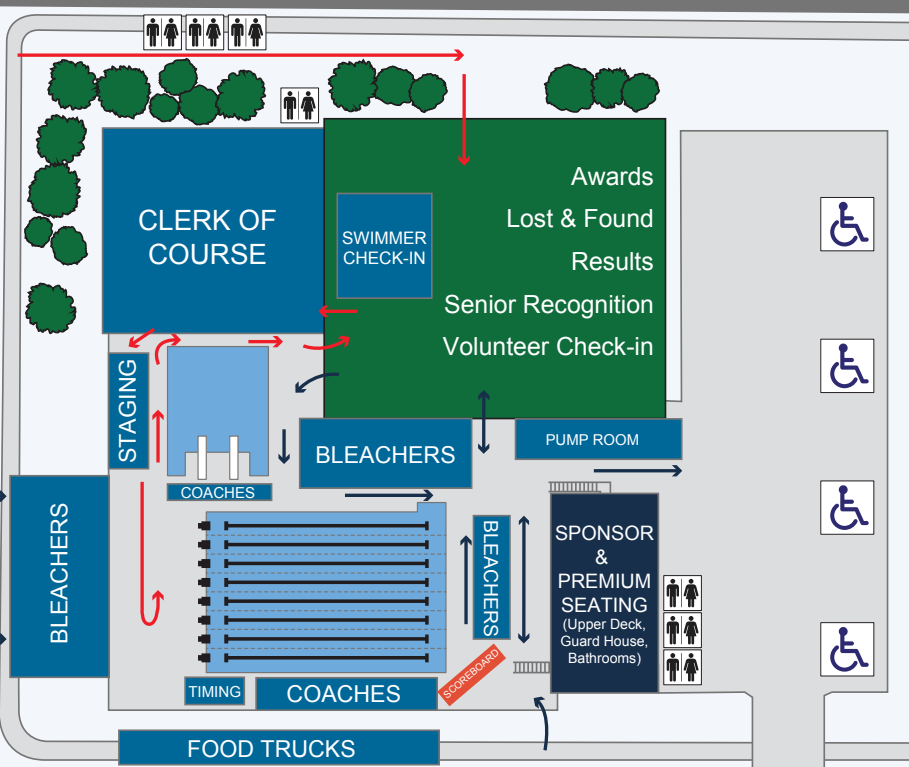

NORTH POLE

SOUTH POLE

INNER DRIVE

INNER DRIVE

QUARTERDECK DR